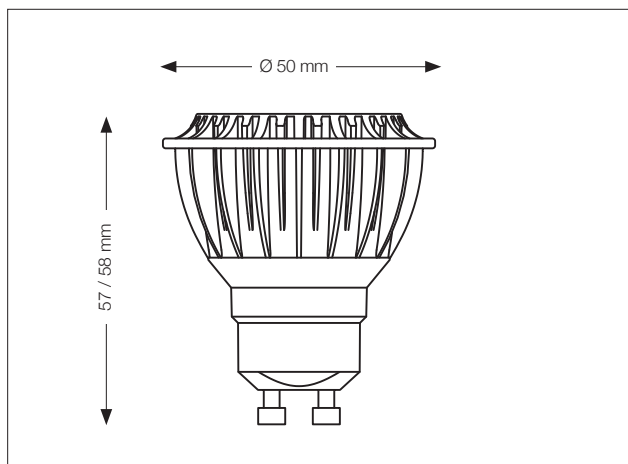

Mechanical parameters

MODEL NAME	E-CORE PAR16 4,5W		
Product code	LDP004D27M40DEU	LDP004D30M40DEU	LDP004D40M40DEU
Overall length	57 mm	57 mm	57 mm
Diameter	50 mm	50 mm	50 mm
Net weight	75 g	75 g	75 g
Cap	GU10	GU10	GU10

MODEL NAME	E-CORE PAR16 7W		
Product code	LDP005D27M40DEU / LDP005D27W40DEU	LDP005D30M40DEU / LDP005D30W40DEU	LDP005D40M40DEU / LDP005D40W40DEU
Overall length	57 mm	57 mm	57 mm
Diameter	50 mm	50 mm	50 mm
Net weight	75 g	75 g	75 g
Cap	GU10	GU10	GU10

MODEL NAME	E-CORE PAR16 8W		
Product code	LDP006D27M40DEU / LDP006D27W40DEU	LDP006D30M40DEU / LDP006D30W40DEU	LDP006D40M40DEU / LDP006D40W40DEU
Overall length	58 mm	58 mm	58 mm
Diameter	50 mm	50 mm	50 mm
Net weight	75 g	75 g	75 g
Cap	GU10	GU10	GU10

Drawings

According to
ErP 1194/2012