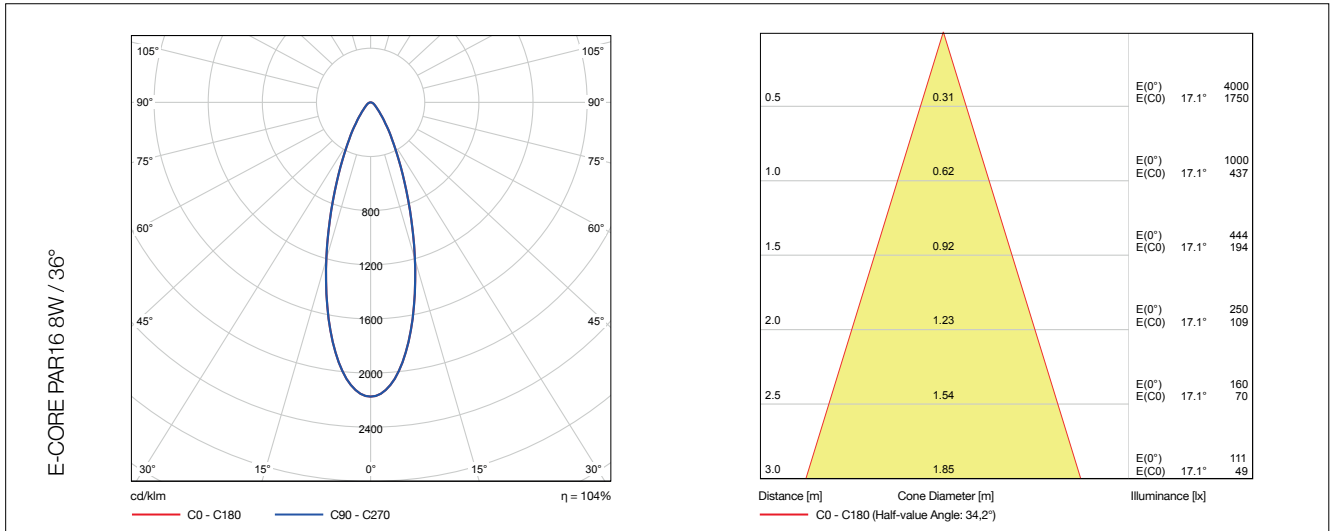

Optical parameters