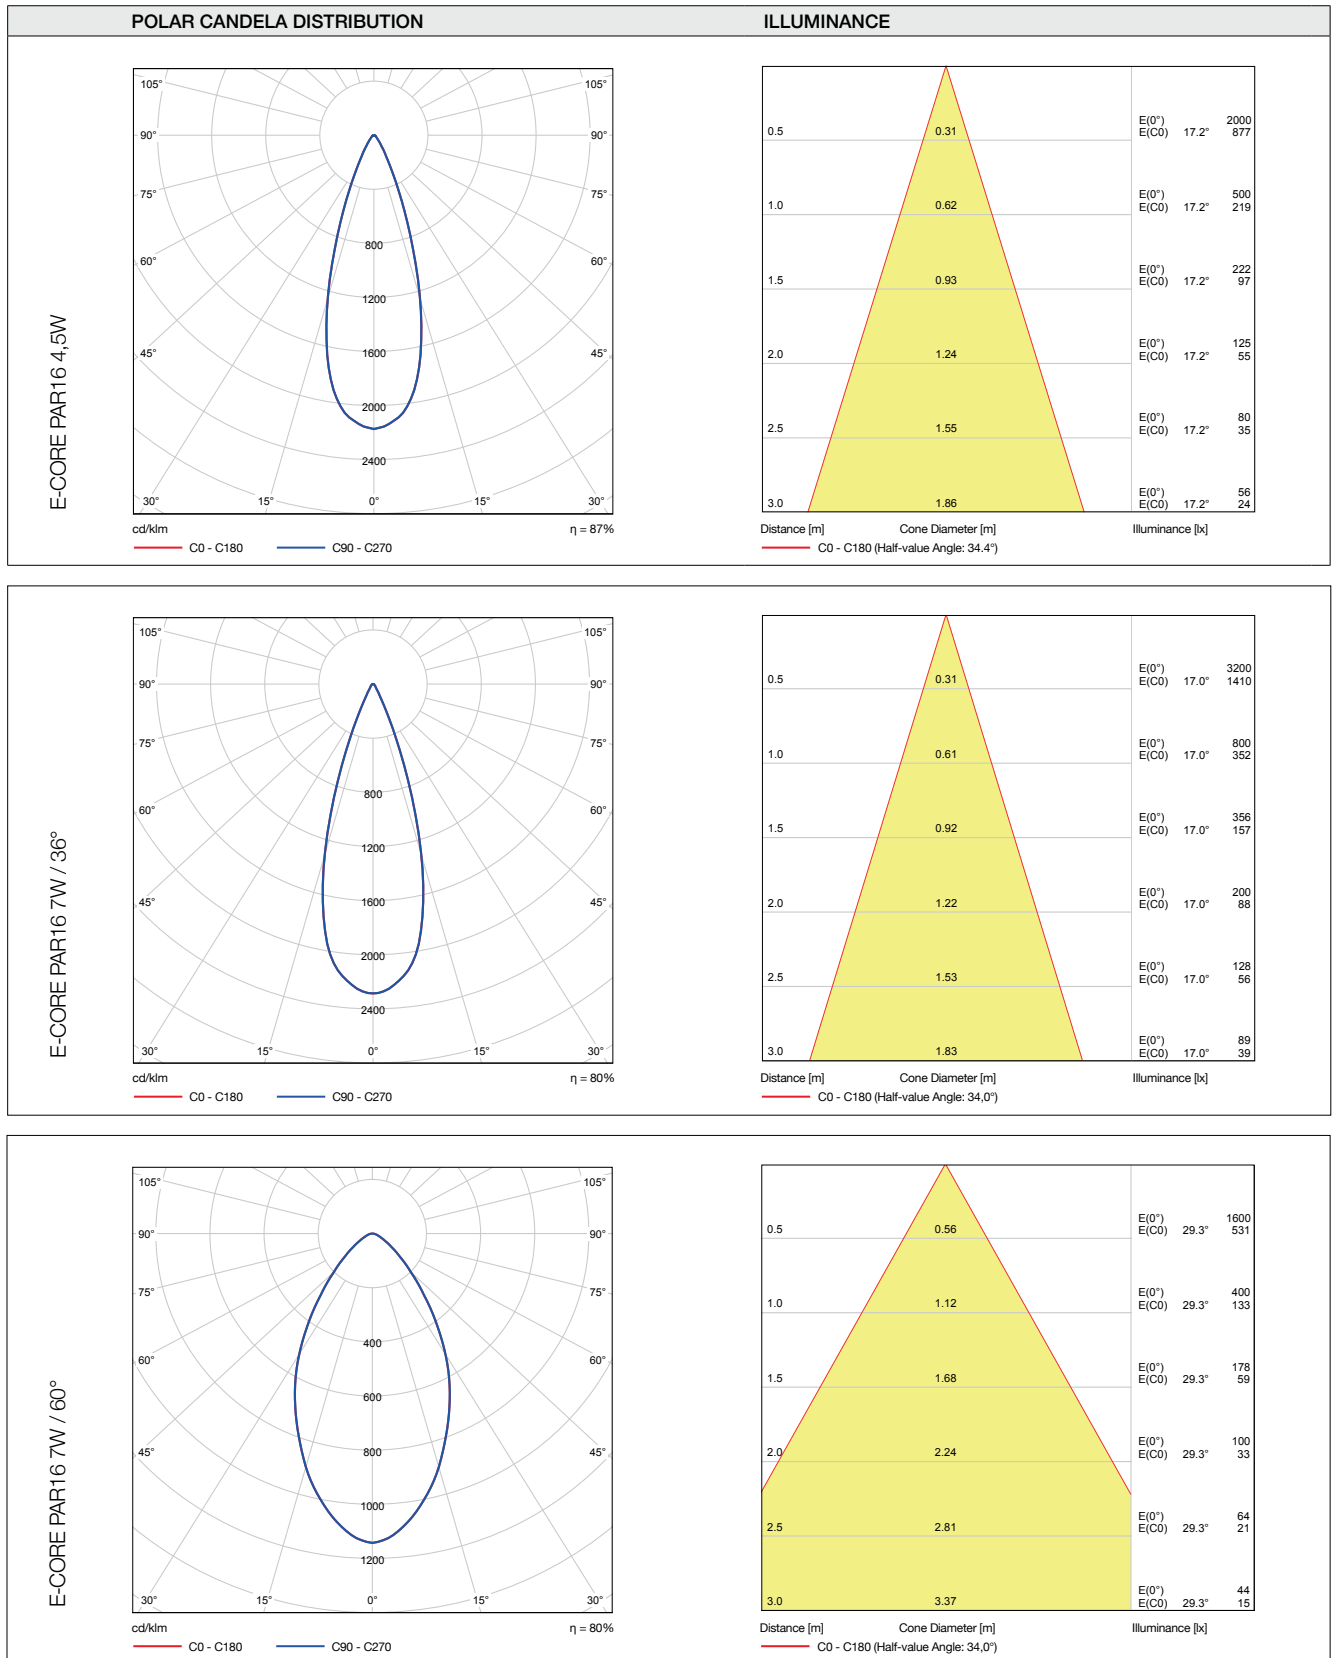

Optical parameters