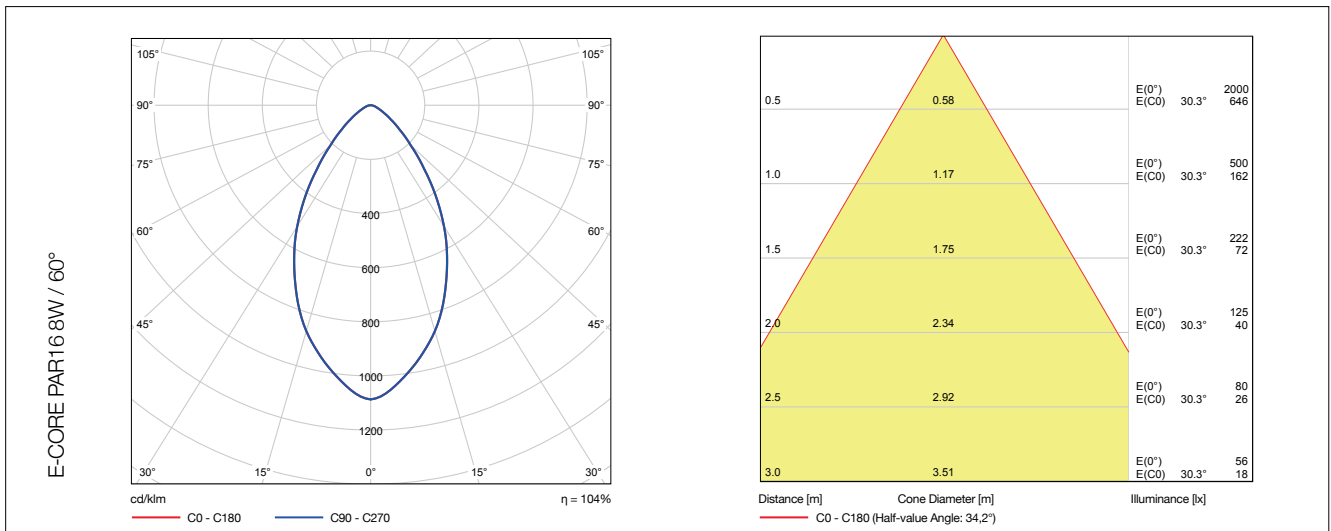

Optical parameters