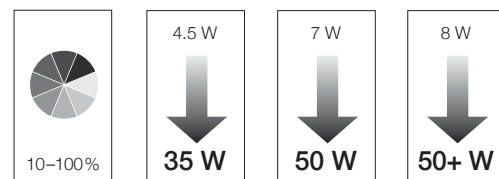

Mechanical parameters

MODEL NAME	E-CORE PAR16 4,5W		
Product code	LDP004D27M40DEU	LDP004D30M40DEU	LDP004D40M40DEU
Overall length	57 mm	57 mm	57 mm
Diameter	50 mm	50 mm	50 mm
Net weight	75 g	75 g	75 g
Cap	GU10	GU10	GU10

MODEL NAME	E-CORE PAR16 7W		
Product code	LDP005D27M40DEU / LDP005D27W40DEU	LDP005D30M40DEU / LDP005D30W40DEU	LDP005D40M40DEU / LDP005D40W40DEU
Overall length	57 mm	57 mm	57 mm
Diameter	50 mm	50 mm	50 mm
Net weight	75 g	75 g	75 g
Cap	GU10	GU10	GU10

MODEL NAME	E-CORE PAR16 8W		
Product code	LDP006D27M40DEU / LDP006D27W40DEU	LDP006D30M40DEU / LDP006D30W40DEU	LDP006D40M40DEU / LDP006D40W40DEU
Overall length	58 mm	58 mm	58 mm
Diameter	50 mm	50 mm	50 mm
Net weight	75 g	75 g	75 g
Cap	GU10	GU10	GU10

Drawings

According to
ErP 1194/2012