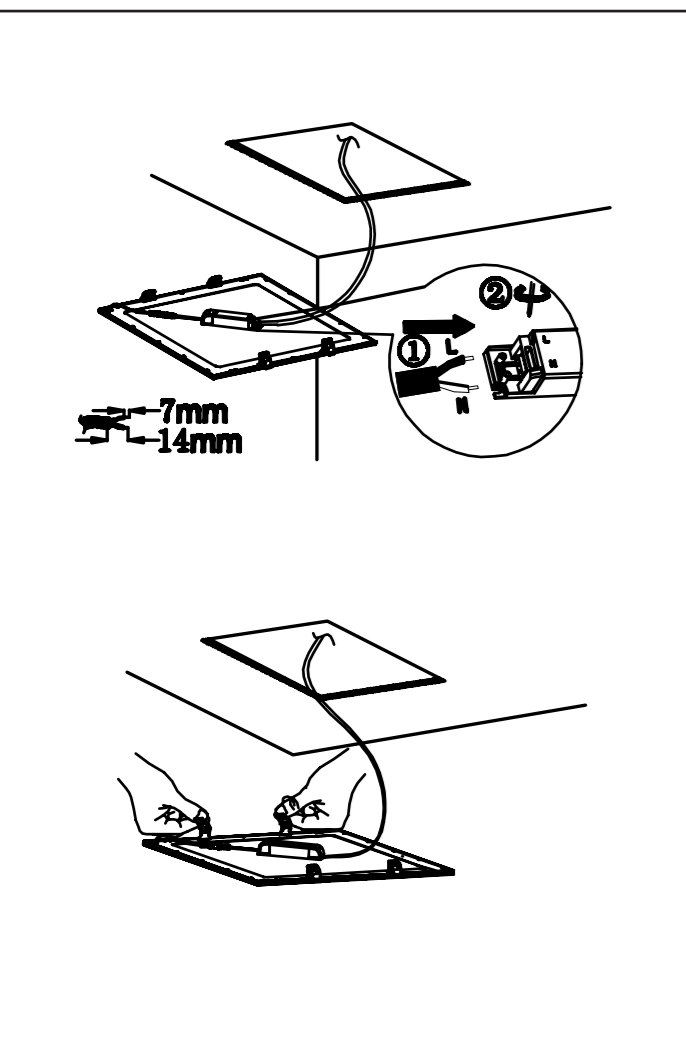

## Dimension

595x595 mm

620x620 mm

1195x295 mm

## Hanging Type with Suspension Kit

[01] x 1

[02] x 4

[03] x 6

[04] x 6

[05] x 2

Ca. 100 mm - 1450 mm

## Surface Mounting Frame Type

[01] X1

[02] X1

[03] X4

[04] X4

[02]

35mm

Ø6mm