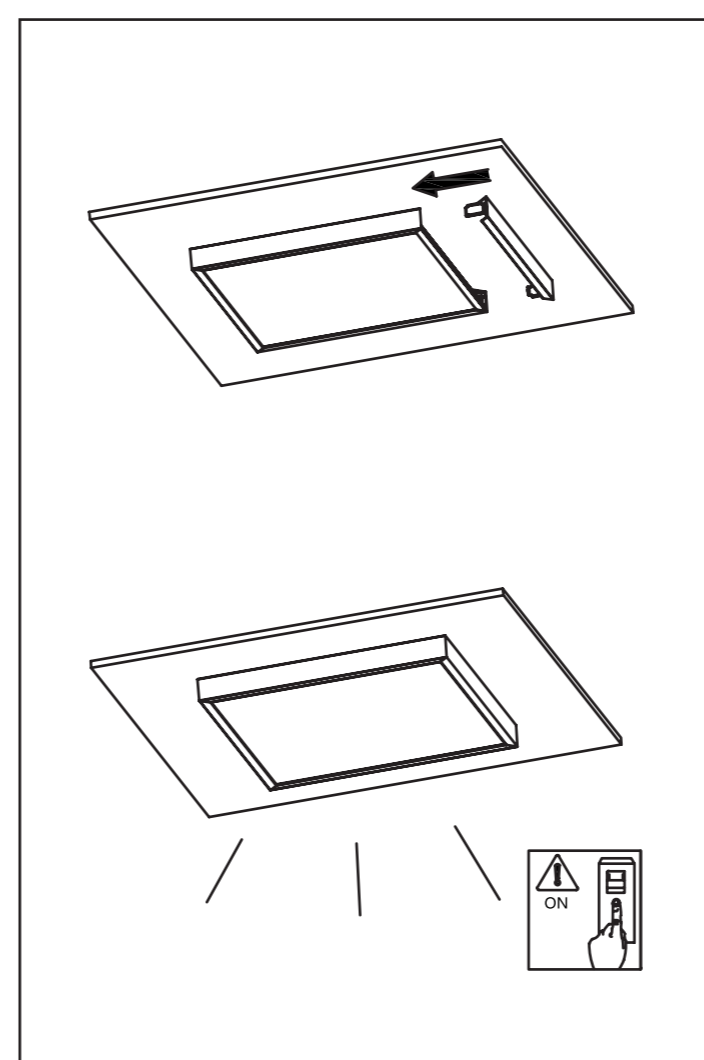

## Dimension

595x595 mm

620x620 mm

1195x295 mm

## Hanging Type with Suspension Kit

[01] x 1

[02] x 4

[03] x 6

[04] x 6

[05] x 2

Ca. 100 mm - 1450 mm

## Surface Mounting Frame Type

[01] X1

[02] X1

[03] X4

[04] X4

[02]

35mm

Ø6mm