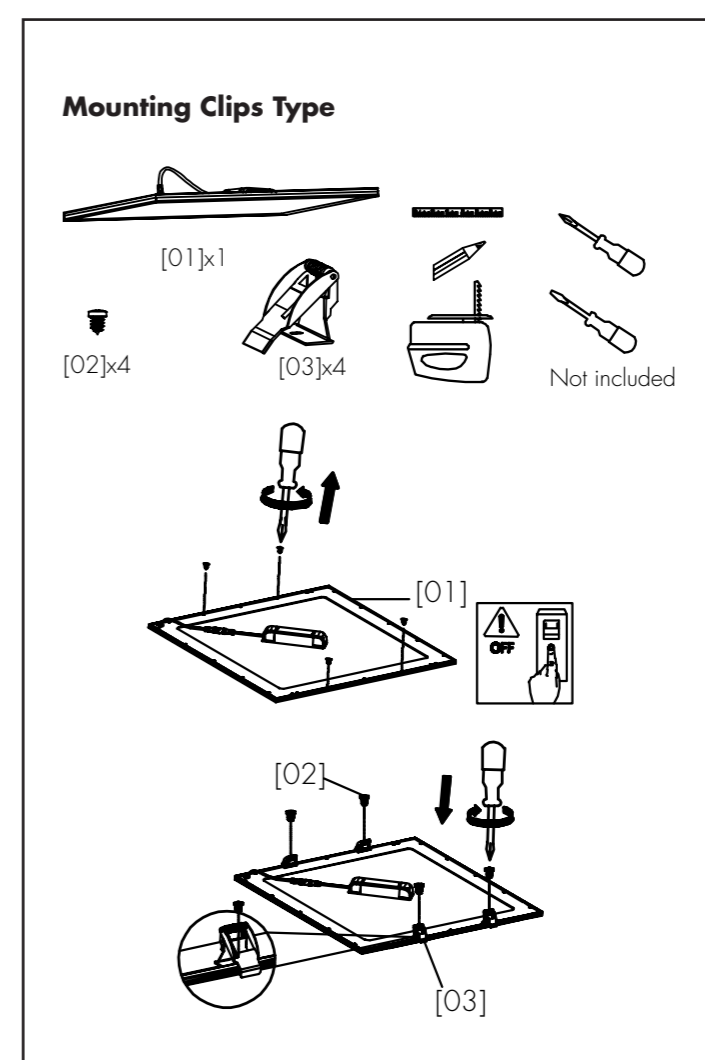

## Dimension

595x595 mm

620x620 mm

1195x295 mm

## Hanging Type with Suspension Kit

[01] x 1

[02] x 4

[03] x 6

[04] x 6

[05] x 2

Ca. 100 mm - 1450 mm

## Surface Mounting Frame Type

[01] X1

[02] X1

[03] X4

[04] X4

[02]

35mm

Ø6mm