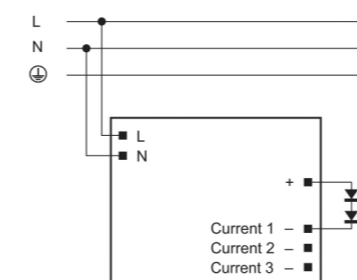

☐ With Driver