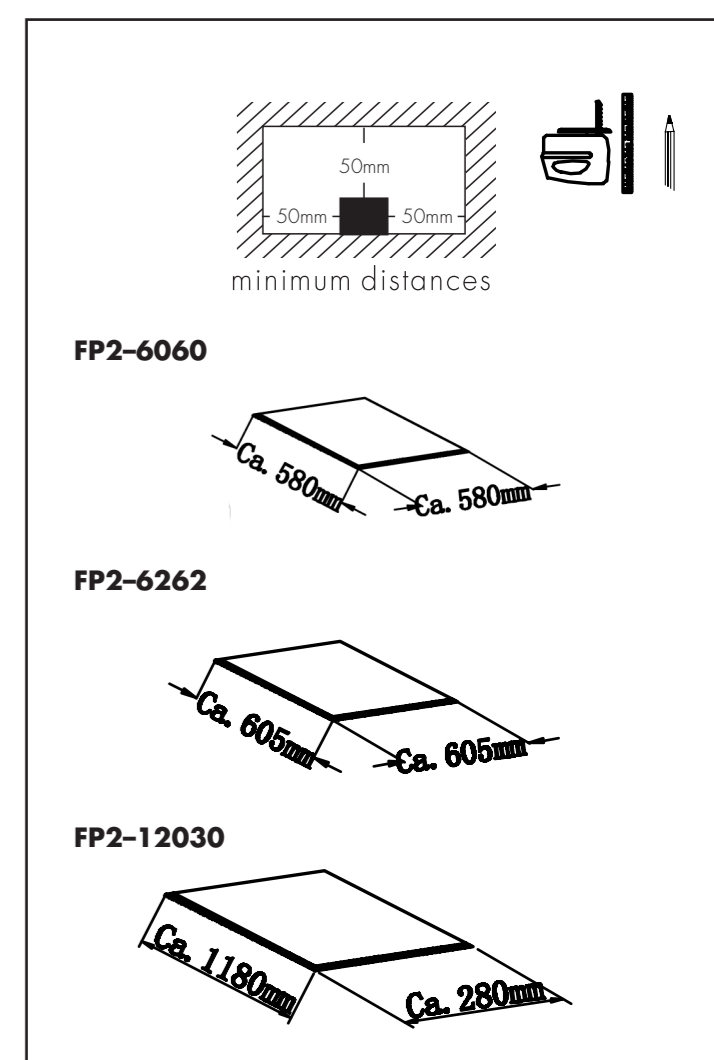

## Dimension

595x595 mm

620x620 mm

1195x295 mm

## Hanging Type with Suspension Kit

[01] x 1

[02] x 4

[03] x 6

[04] x 6

[05] x 2

Ca. 100 mm - 1450 mm

## Surface Mounting Frame Type

[01] X1

[02] X1

[03] X4

[04] X4

[02]

35mm

Ø6mm