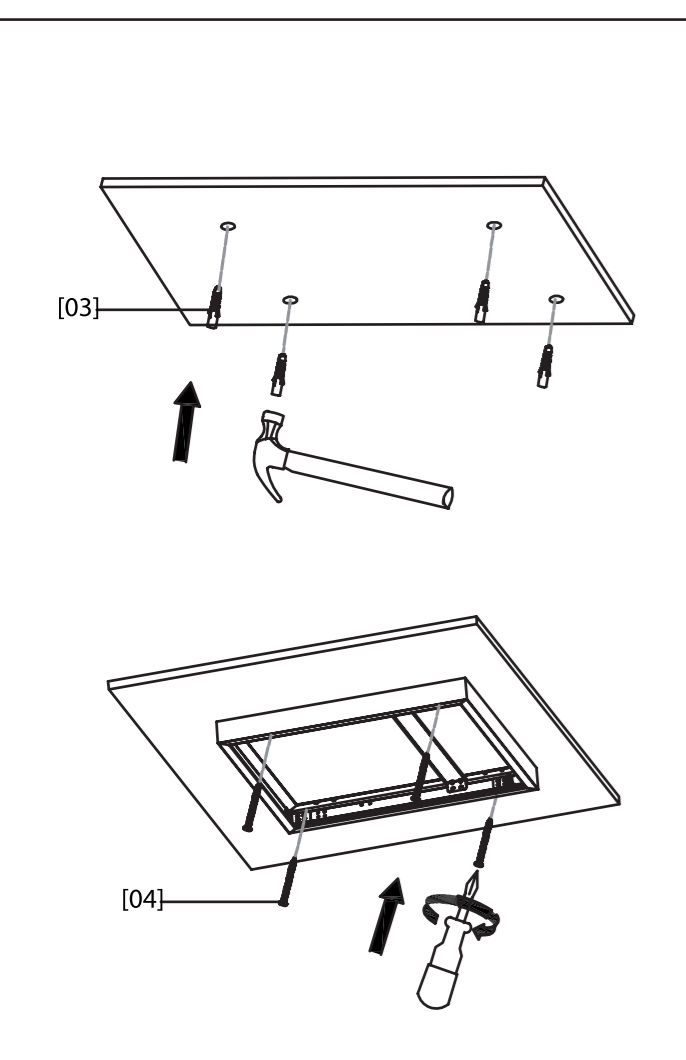

## Dimension

595x595 mm

620x620 mm

1195x295 mm

## Hanging Type with Suspension Kit

[01] x 1

[02] x 4

[03] x 6

[04] x 6

[05] x 2

Ca. 100 mm - 1450 mm

## Surface Mounting Frame Type

[01] X1

[02] X1

[03] X4

[04] X4

[02]

35mm

Ø6mm