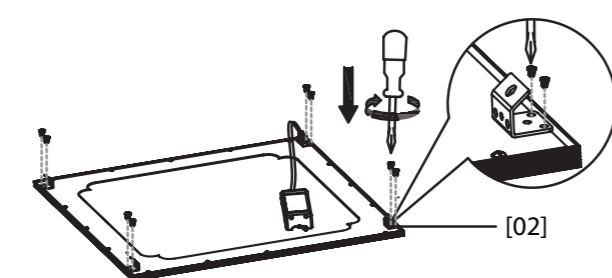

## Dimension

595x595 mm

620x620 mm

1195x295 mm

## Hanging Type with Suspension Kit

[01] x 1

[02] x 4

[03] x 6

[04] x 6

[05] x 2

Ca. 100 mm - 1450 mm