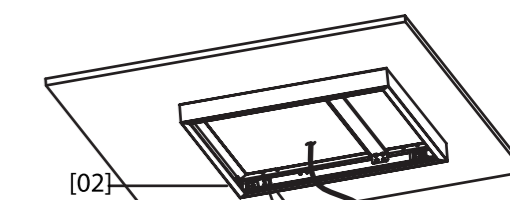

## Dimension

595x595 mm

620x620 mm

1195x295 mm

## Hanging Type with Suspension Kit

[01] x 1

[02] x 4

[03] x 6

[04] x 6

[05] x 2

Ca. 100 mm - 1450 mm

## Surface Mounting Frame Type

[01] X1

[02] X1

[03] X4

[04] X4

[02]

35mm

Ø6mm