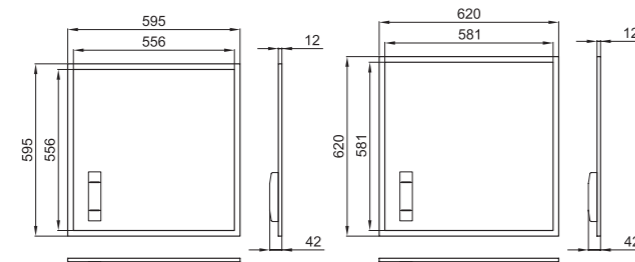

## Dimension

595x595 mm

620x620 mm

1195x295 mm

## Hanging Type with Suspension Kit

[01] x 1

[02] x 4

[03] x 6

[04] x 6

[05] x 2

Ca. 100 mm - 1450 mm

## Surface Mounting Frame Type

[01] X1

[02] X1

[03] X4

[04] X4

[02]

35mm

Ø6mm