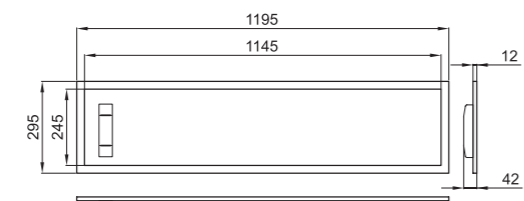

## Dimension

595x595 mm

620x620 mm

1195x295 mm

## Hanging Type with Suspension Kit

[01] x 1

[02] x 4

[03] x 6

[04] x 6

[05] x 2

Ca. 100 mm - 1450 mm