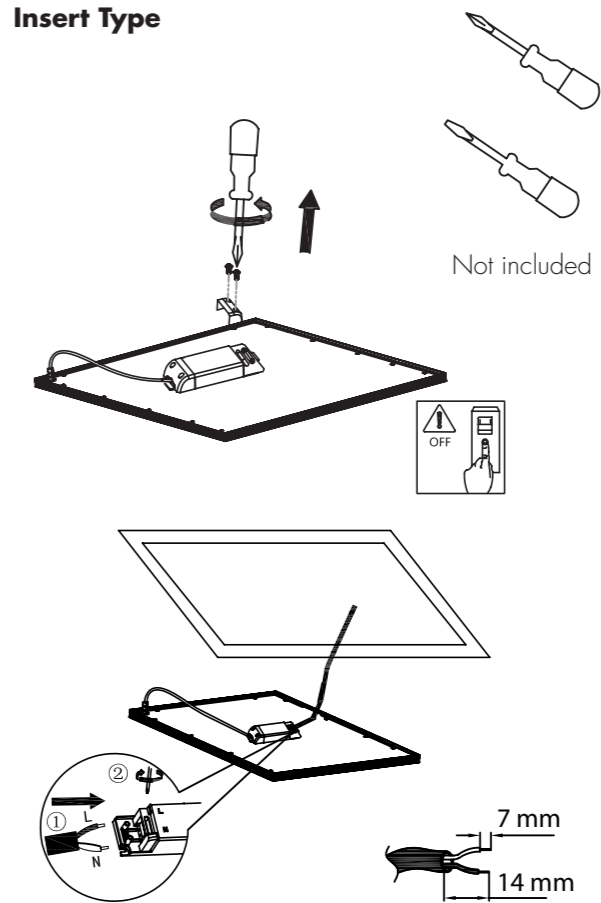

## Dimension

595x595 mm

620x620 mm

1195x295 mm

## Hanging Type with Suspension Kit

[01] x 1

[02] x 4

[03] x 6

[04] x 6

[05] x 2

Ca. 100 mm - 1450 mm