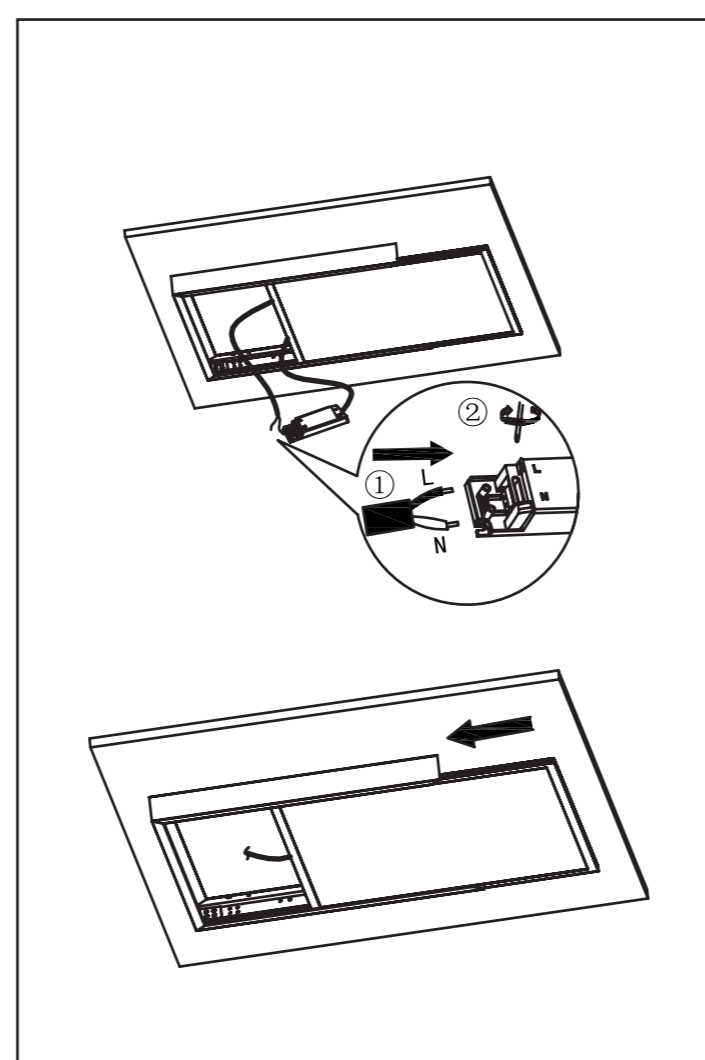

## Dimension

595x595 mm

620x620 mm

1195x295 mm

## Hanging Type with Suspension Kit

[01] x 1

[02] x 4

[03] x 6

[04] x 6

[05] x 2

Ca. 100 mm - 1450 mm

## Surface Mounting Frame Type

[01] X1

[02] X1

[03] X4

[04] X4

[02]

35mm

Ø6mm