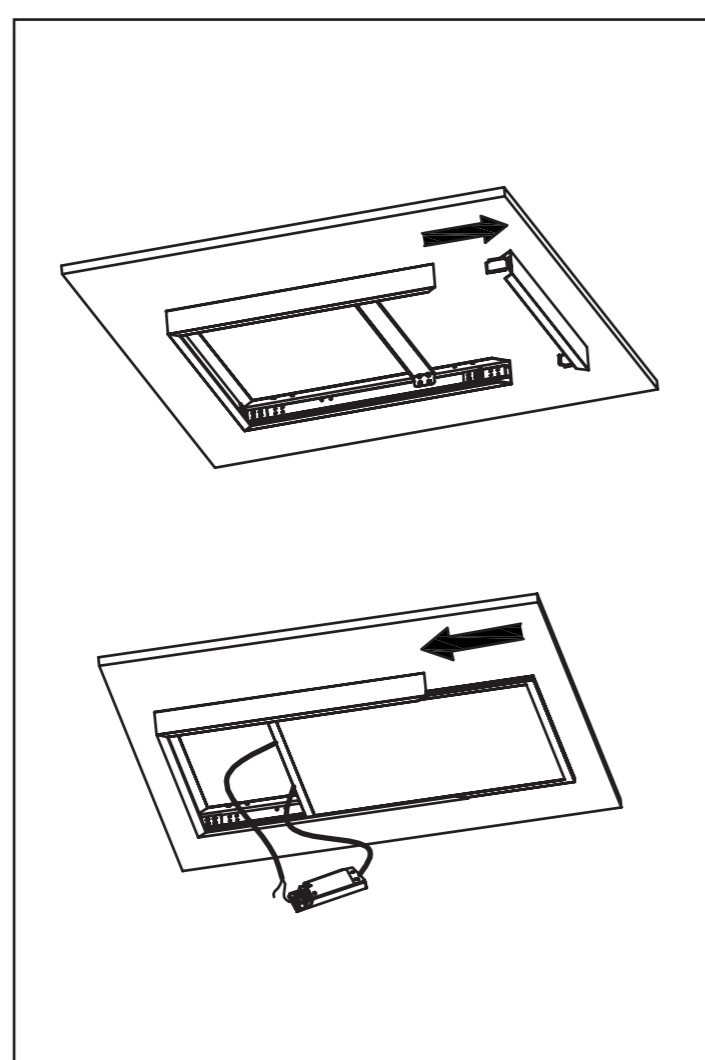

## Dimension

595x595 mm

620x620 mm

1195x295 mm

## Hanging Type with Suspension Kit

[01] x 1

[02] x 4

[03] x 6

[04] x 6

[05] x 2

Ca. 100 mm - 1450 mm

## Surface Mounting Frame Type

[01] X1

[02] X1

[03] X4

[04] X4

[02]

35mm

Ø6mm