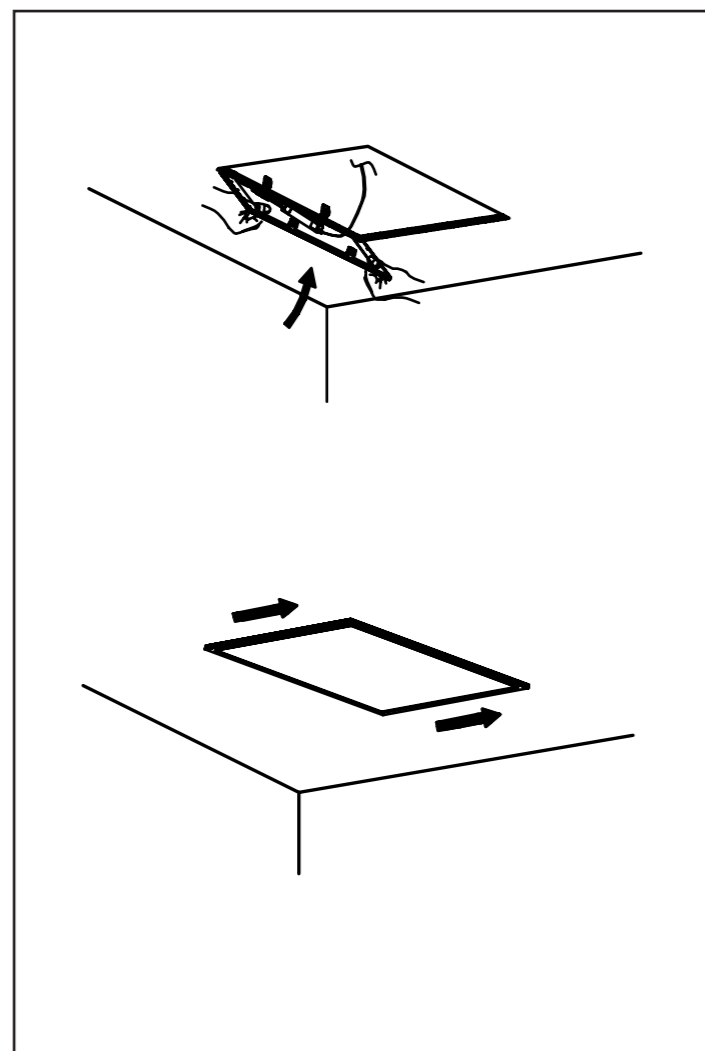

## Dimension

595x595 mm

620x620 mm

1195x295 mm

## Hanging Type with Suspension Kit

[01] x 1

[02] x 4

[03] x 6

[04] x 6

[05] x 2

Ca. 100 mm - 1450 mm

## Surface Mounting Frame Type

[01] X1

[02] X1

[03] X4

[04] X4

[02]

35mm

Ø6mm