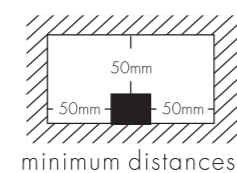

## Dimension

595x595 mm

620x620 mm

1195x295 mm

## Hanging Type with Suspension Kit

[01] x 1

[02] x 4

[03] x 6

[04] x 6

[05] x 2

Ca. 100 mm - 1450 mm